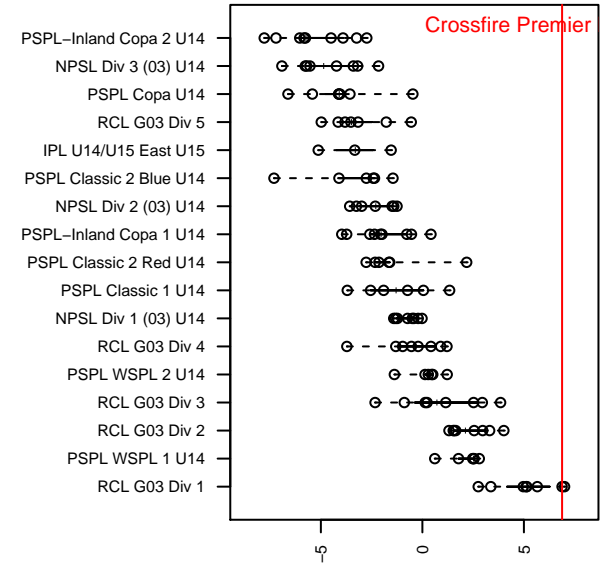

**attack and defense variance (black dot)
relative to other teams
and top 10 in region**

**attack and defense rating
relative to others at age
and all opponents in last 13 months**

Performance relative to 13 month average